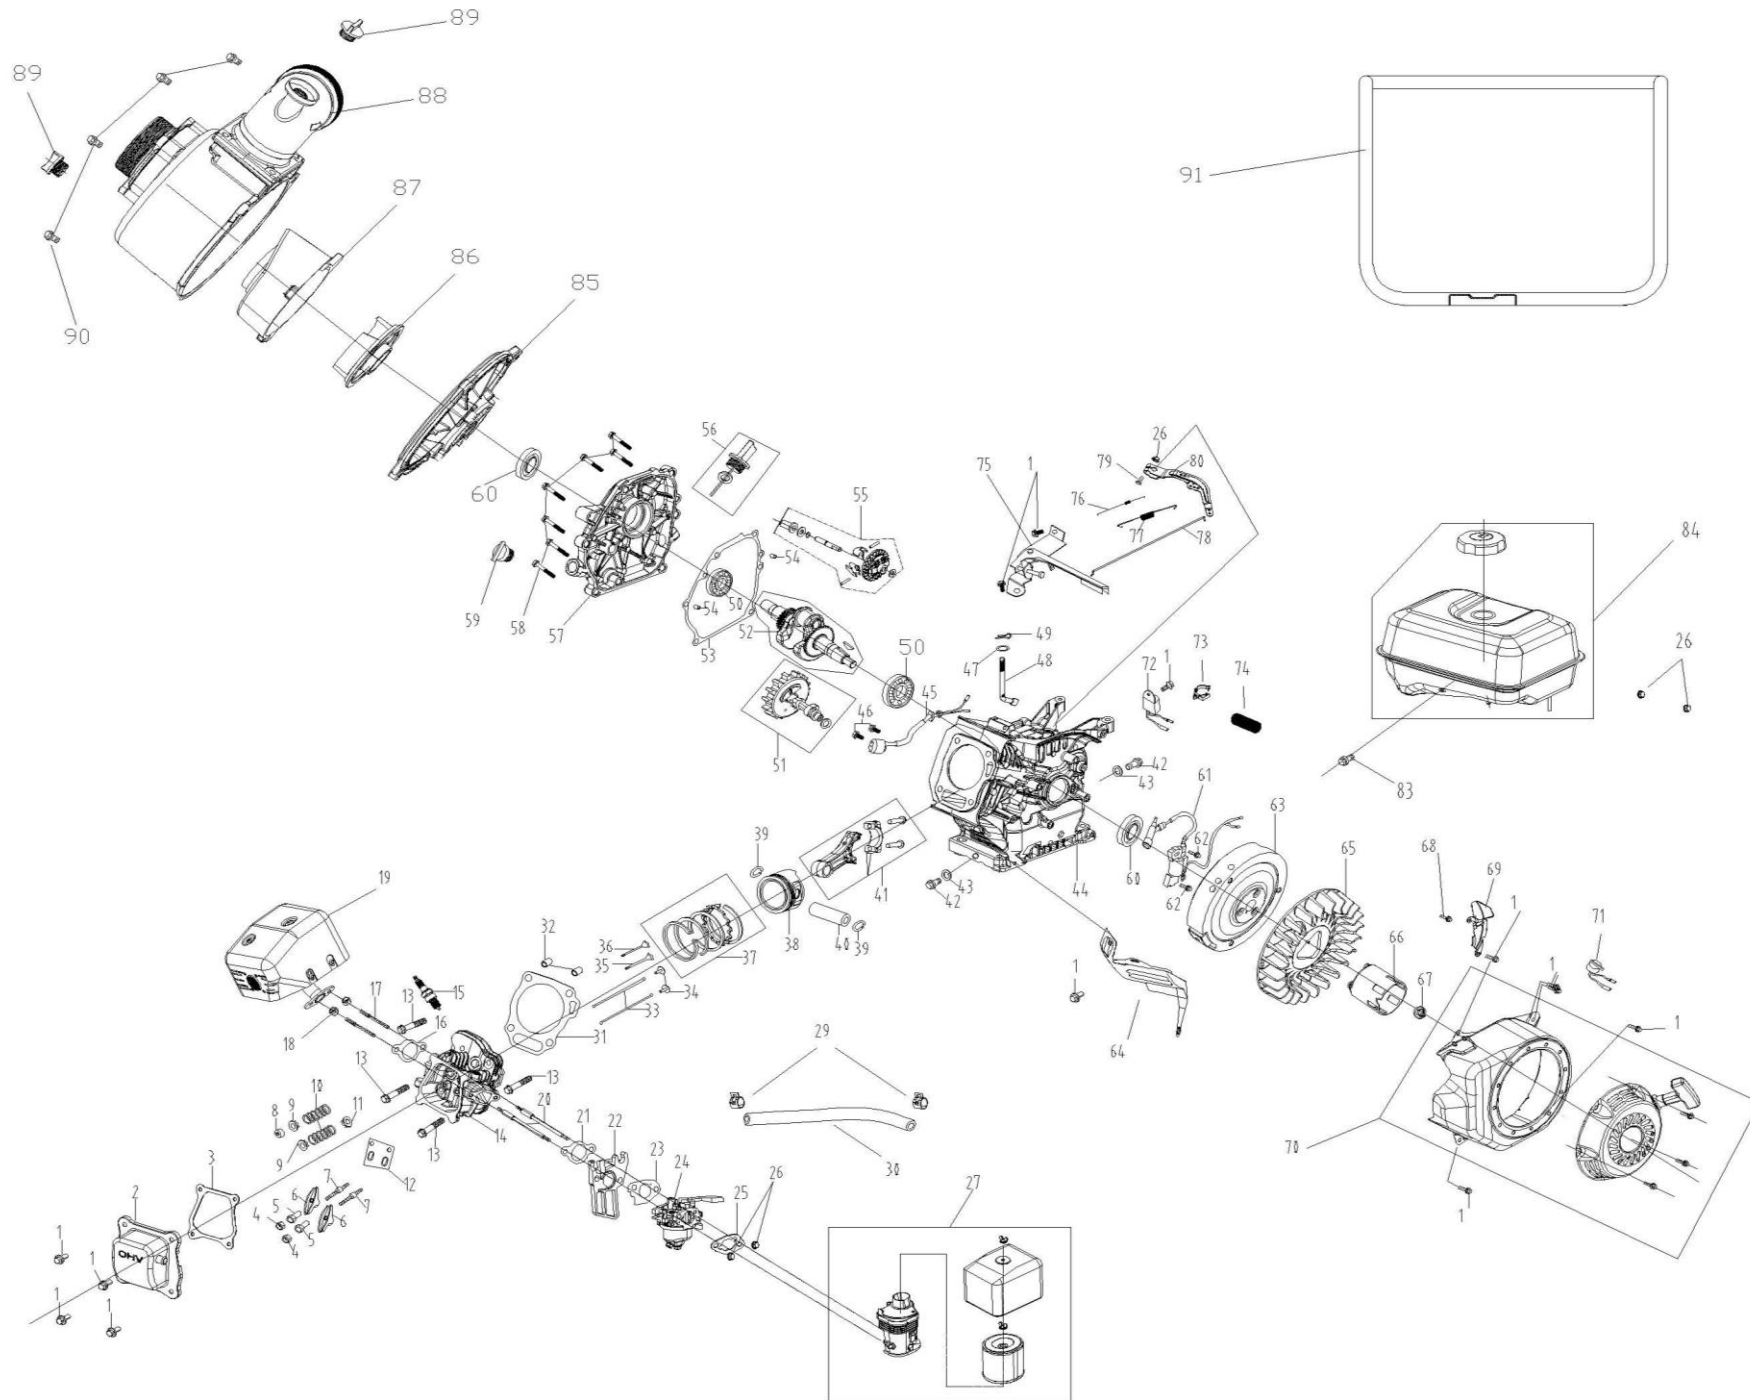

Explozie piese de schimb motopompa Senci SCWP-80

Nr.	Component	Quantity
1	flange bolt	13
2	cylinder head component	1
3	gasket, cylinder head	1
4	adjusting nut, rockshaft	2
5	rockshaft	2
6	valve rocker	2
7	bolt, rockshaft	2
8	rotator valve	2
9	retainer, exhaust valve spring	2
10	spring valve	2
11	oil cover, inlet	1
12	plate, push rod guide	1
13	flange bolt	4
14	cylinder head assy	1
15	spark plug	1
16	washer, muffler	1
17	stud bolt, exhaust	2
18	hex nut	2
19	muffler component	1
20	stud bolt, inlet	2
21	gasket, air inlet	1
22	carburator connecting block	1
23	washer, carburator	1
24	carburator assy	1
25	gasket, air filter	1
26	flange nut	3
27	air filter assy	1
29	clamp	2
30	fuel pipe	0.165
31	gasket, cylinder head	1
32	dowel pin	2
33	rod, push, valve	2
34	lifter valve	2
35	valve inlet	1
36	valve exhaust	1
37	piston ring components	1

Nr.	Component	Quantity
38	piston	1
39	piston pin clamp	2
40	piston pin	1
41	connecting rod assy	1
42	drain plug	2
43	aluminium washer	2
44	crank case	1
45	oil sensor	1
46	flange bolt	2
47	washer, shaft	1
48	gavornor shaft	1
49	pin lock	1
50	bearing	2
51	cam shaft assy	1
52	crank shaft assy	1
53	gasket, crank case cover	1
54	dowel pin	1
55	governor gear assy	2
56	dipstick	1
57	crank case cover assy	1
58	flange bolt	6
59	oil plug	1
60	oil seal	2
61	ignition coil assy	1
62	flange bolt	2
63	flywhell component	1
64	downside wind board	1
65	cooling fan	1
66	start cup	1
67	flange nut	1
68	flange bolt	1
69	side wind board	1
70	recoil starter assy	1
71	flameout switch	1
72	oil alert	1
73	one-way valve line card	1
74	corrugated pipe	1

Nr.	Component	Quantity
75	governor assy	1
76	fine adjusting spring	1
77	return spring	1
78	speed control rod	1
79	bolt, governor arm	1
80	governor arm	1
83	lange bolt	1
84	fuel tank assy	1
85	base	1
86	impeller	1
87	volute	1
88	pump body	1
89	plug	2
90	flange bolt	4
91	frame	1