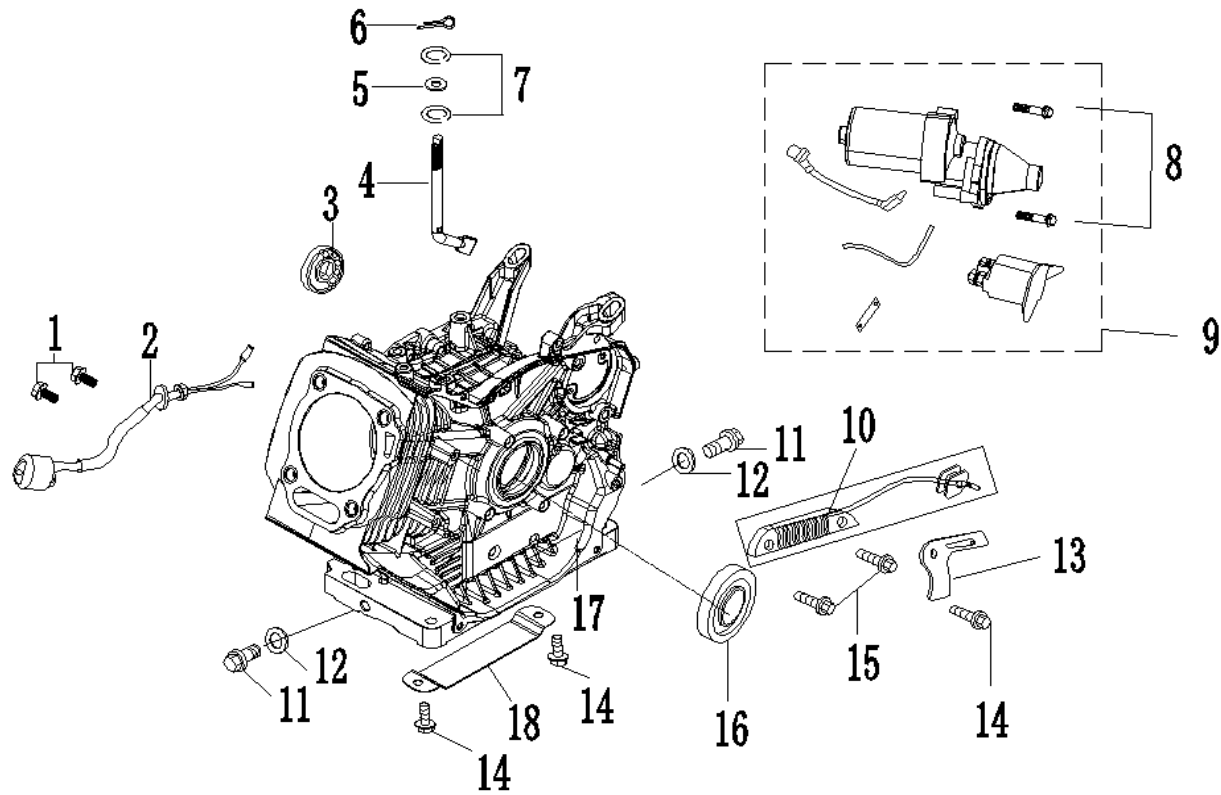

E-02 Crankcase assy

NO.	Part NO.	Description		QTY	
		English		SC200A	
10	20009-00030-01	Charging coil		1	
11	30101-00514-01	BOLT		2	
12	30136-00080-01	WASHER		2	
13	33593-00007-01	Wire pressing board		1	
14	30101-00281-00	BOLT		3	
15	30101-00284-00	BOLT		1	
16	34007-00012-01	OIL SEAL		1	
17	34011-00037-00	CRANKCASE		1	
18	20249-00002-01	SPORT MEMBE		1