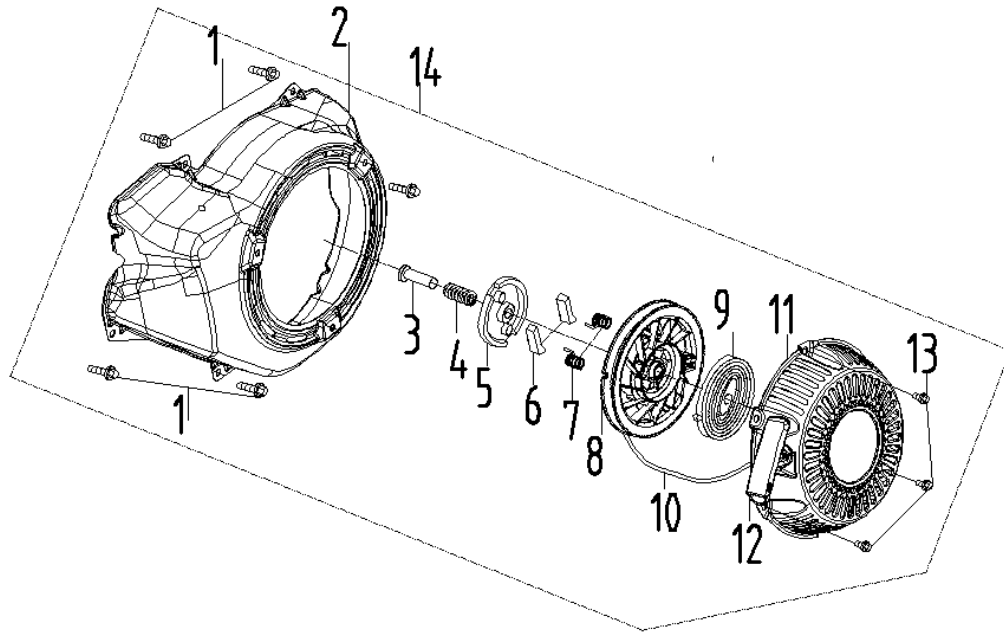

E-07 Recoil starter

NO.	Part NO.	Description		QTY
		English		
8	/	REEL,RECOIL STARTER		1
9	/	SPRING,RECOIL STARTER		1
10	/	ROPE,RECOIL STARTER		1
11	/	COVER COMP		1
12	/	KNOB,RECOIL STARTER		1
13	/	BOLT,FLANGE		3
14	20010-00104-32	RECOIL STARTER COMP		1