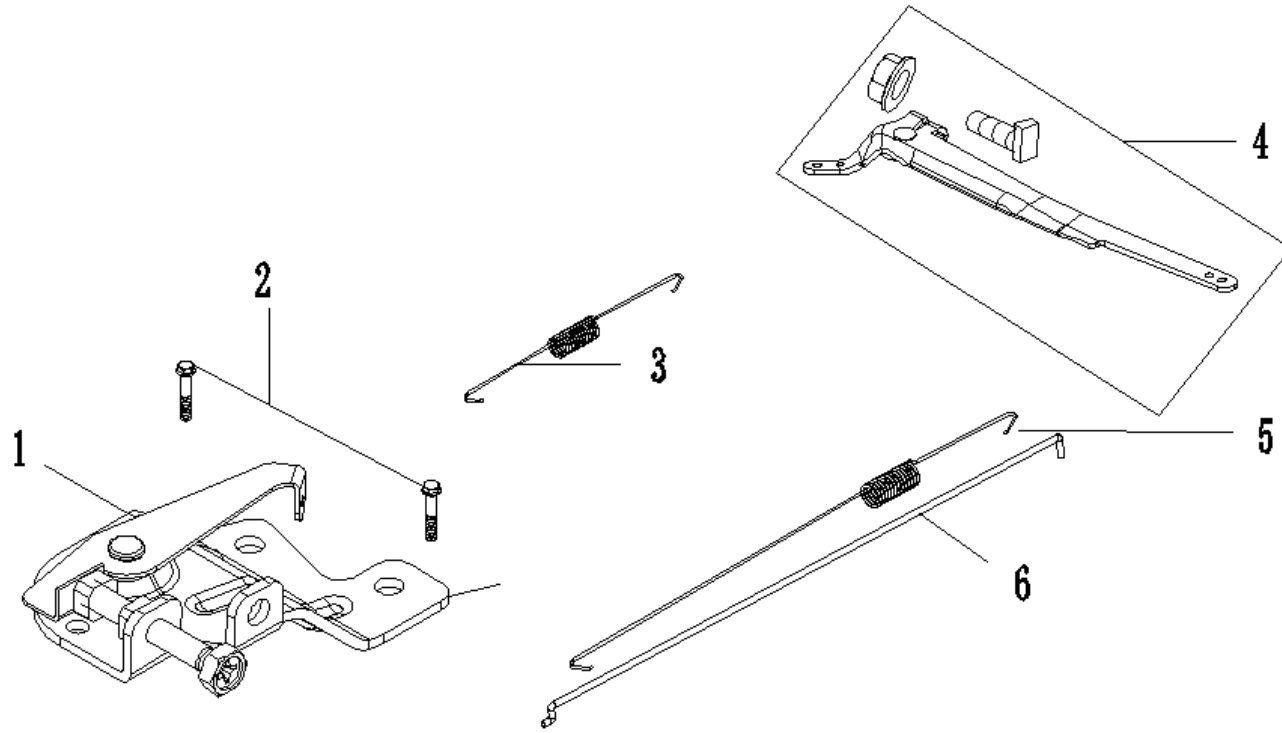

E-08 Speed Control System

NO.	Part NO.	Description		QTY
		English		
1	20022-00018-01	SPEED CONTROL,ASSY		1
2	30101-00281-00	BOLT		2
3	34015-00020-01	SPRING,CABLE RETURN		1
4	34025-00007-01	HANDLE,SPEED CONTROL		1
5	34015-00010-00	SPRING,THROTTLE RETURN		1
6	34026-00008-01	ROD,GOVERNOR		1