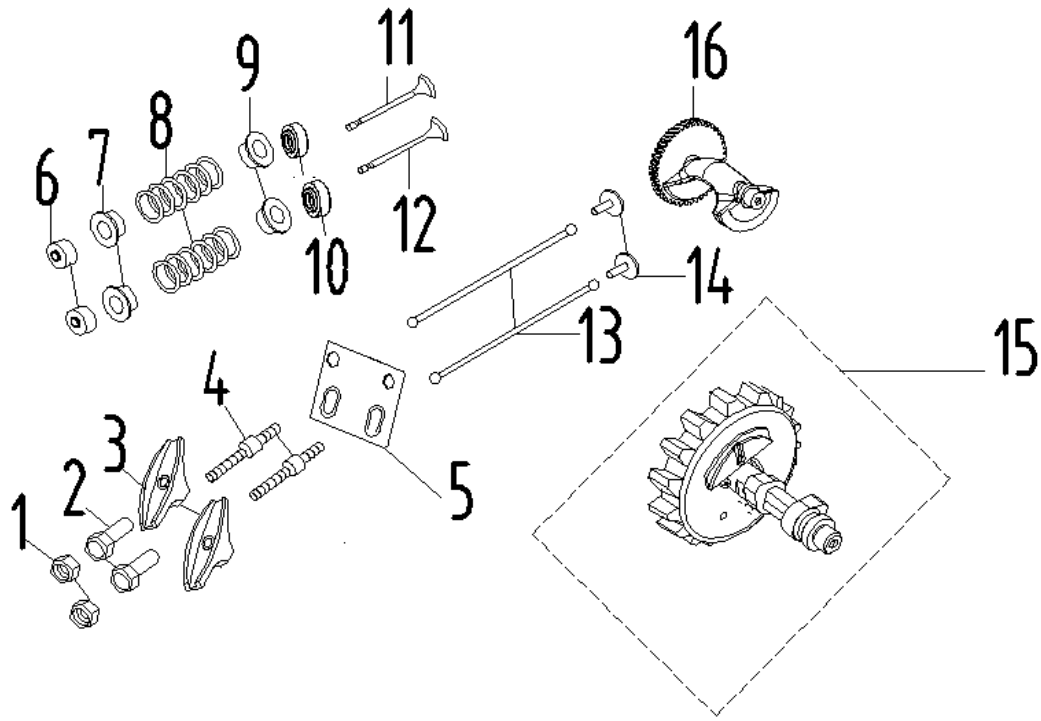

E-03 Crankcase cover

NO.	Part NO.	Description		QTY	
		English		SC420	
1	34007-00012-01	OIL SEAL		1	
2	30101-00280-00	BOLT		10	
3	20026-00004-02	DIPSTICK ASSY		1	
4	20013-00004-01	GOVERNOR GEAR KIT		1	
5	33048-00064-01	GASKET,CRANKCASE COVER		1	
6	34006-00001-00	DOWEL PIN		2	
7	30141-00112-00	BEARING		1	
8	30141-00117-00	BEARING		1	
9	33129-00018-00	CRANKCASE COVER		1	

E-04 Crankshaft piston

NO.	Part NO.	Description		QTY
		English		
1	20084-00009-00	RING SET,PISTON		1
2	30150-00023-00	CLIP,PISTON PIN		2
3	34004-00016-00	PISTON		1
4	34006-00015-00	PIN,PISTON		1
5	20008-00008-00	CONNECTING ROD ASSY		1
6	20011-00048-00	CRANKSHAFT ASSY		1

E-05 Camshaft

NO.	Part NO.	Description		QTY
		English		
1	30110-00034-01	NUT, VALVE ADJUSTING		2
2	30134-00005-01	ROCKER SHAFT		2
3	34019-00005-00	ROCKER ARM		2
4	30121-00033-01	BOLT VALVE		2
5	34017-00008-00	PLATE, PUSH ROD GUIDE		1
6	33141-00022-00	ROTATOR, VALVE		2
7	34016-00007-00	RETAINER, VALVE SPRING		2
8	34015-00004-00	SPRING, VALVE		2

E-05 Camshaft

NO.	Part NO.	Description		QTY
		English		
9	34016-00008-00	RETAINER,VALVE BOTTOW		2
10	34018-00001-01	OIL SEAL		2
11	34013-00032-00	VALVE,EXHAUST		1
12	34013-00052-00	VALVE, INTAKE		1
13	34020-00010-00	PUSH ROD		2
14	34008-00006-00	LIFTER, VALVE		2
15	20012-00015-00	CAMSHAFT,ASSY		1
16	34033-00001-00	BALANCE SHAFT		1