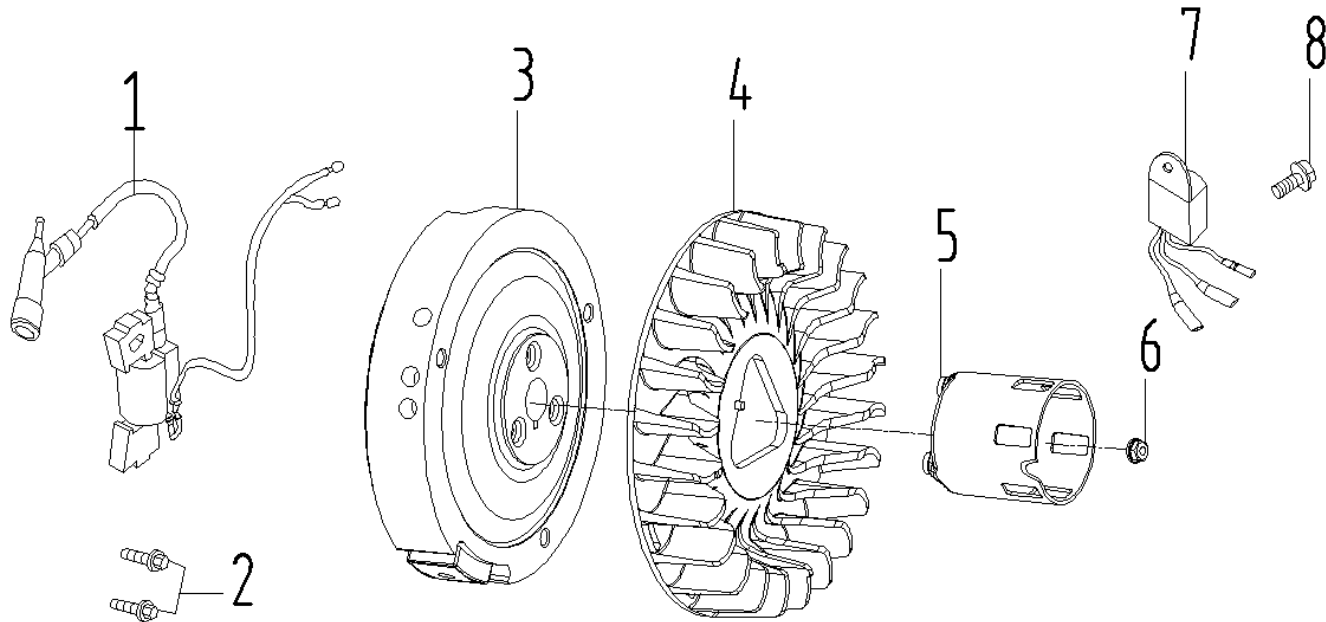

E-9 Flywheel

NO.	Part NO.	Description		QTY	
		English		SC200A	
1	20028-00020-01	WIRE,ENGINE SWITCH		1	
2	30101-00283-00	BOLT,FLANGE		2	
3	33099-00020-00	FLYWHEEL COMP		1	
4	33155-00042-01	FAN COOLING		1	
5	34022-00008-01	PULLEY,STARTER		1	
6	30125-00035-01	NUT SPECIAL		1	
7	33246-00003-01	OIL ALARM		1	
8	30101-00281-00	BOLT,FLANGE		1