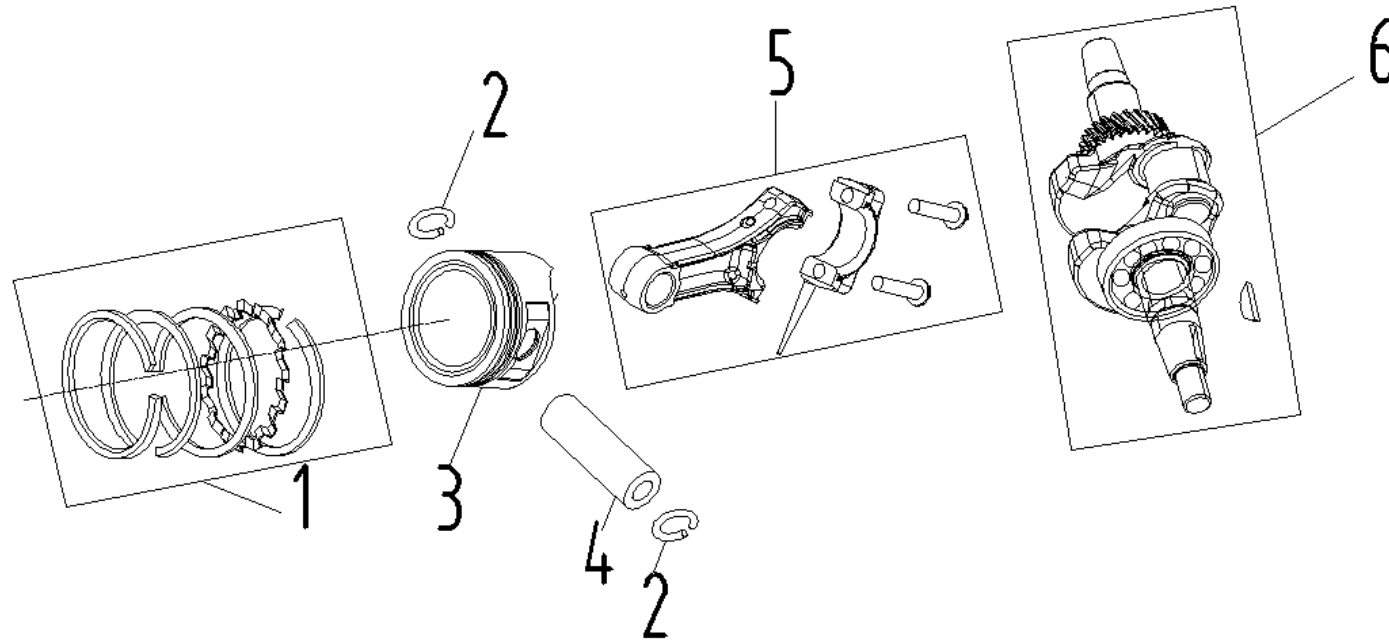

E-02 Crankcase assy

NO.	Part NO.	Description		QTY	
		English		SC200A	
10	20009-00030-01	Charging coil		1	
11	30101-00514-01	BOLT		2	
12	30136-00080-01	WASHER		2	
13	33593-00007-01	Wire pressing board		1	
14	30101-00281-00	BOLT		3	
15	30101-00284-00	BOLT		1	
16	34007-00012-01	OIL SEAL		1	
17	34011-00037-00	CRANKCASE		1	
18	20249-00002-01	SPORT MEMBE		1	

E-03 Crankcase cover

NO.	Part NO.	Description		QTY	
		English		SC420	
1	34007-00012-01	OIL SEAL		1	
2	30101-00280-00	BOLT		10	
3	20026-00004-02	DIPSTICK ASSY		1	
4	20013-00004-01	GOVERNOR GEAR KIT		1	
5	33048-00064-01	GASKET,CRANKCASE COVER		1	
6	34006-00001-00	DOWEL PIN		2	
7	30141-00112-00	BEARING		1	
8	30141-00117-00	BEARING		1	
9	33129-00018-00	CRANKCASE COVER		1	

E-04 Crankshaft piston

NO.	Part NO.	Description		QTY
		English		
1	20084-00009-00	RING SET,PISTON		1
2	30150-00023-00	CLIP,PISTON PIN		2
3	34004-00016-00	PISTON		1
4	34006-00015-00	PIN,PISTON		1
5	20008-00008-00	CONNECTING ROD ASSY		1
6	20011-00048-00	CRANKSHAFT ASSY		1

E-05 Camshaft

NO.	Part NO.	Description		QTY
		English		
1	30110-00034-01	NUT, VALVE ADJUSTING		2
2	30134-00005-01	ROCKER SHAFT		2
3	34019-00005-00	ROCKER ARM		2
4	30121-00033-01	BOLT VALVE		2
5	34017-00008-00	PLATE, PUSH ROD GUIDE		1
6	33141-00022-00	ROTATOR, VALVE		2
7	34016-00007-00	RETAINER, VALVE SPRING		2
8	34015-00004-00	SPRING, VALVE		2