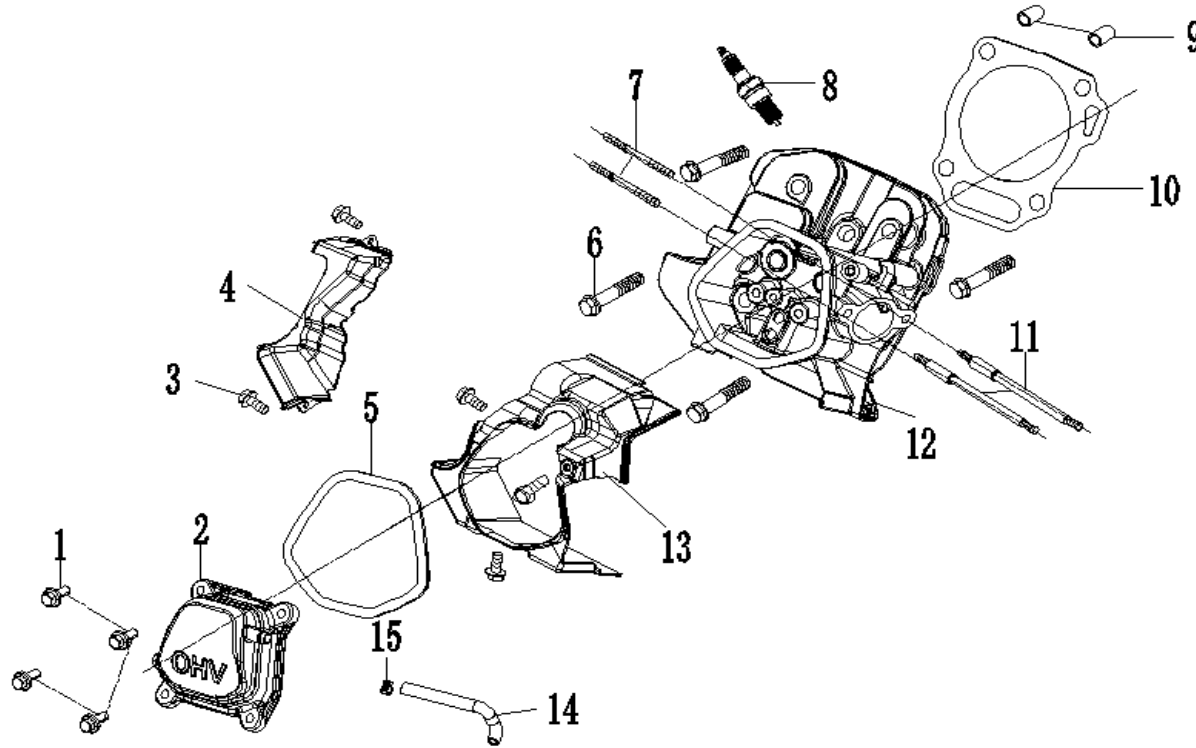

E-01 Cylinder head

NO.	Part NO.	Description		QTY
		English		
8	20027-00011-00	SPARK PLUG		1
9	34006-00007-00	DOWEL PIN		2
10	33048-00035-00	GASKET,HEAD COVER		1
11	30110-00021-01	BOLT,STUD,INTAKE		2
12	20023-00035-00	CYLINDER HEAD COMP		1
13	34021-00062-01	SHROUD		1
14	34023-00074-01	TUBE,BREATHER		1
15	34024-00056-01	CLIP,FUEL PIPE		1