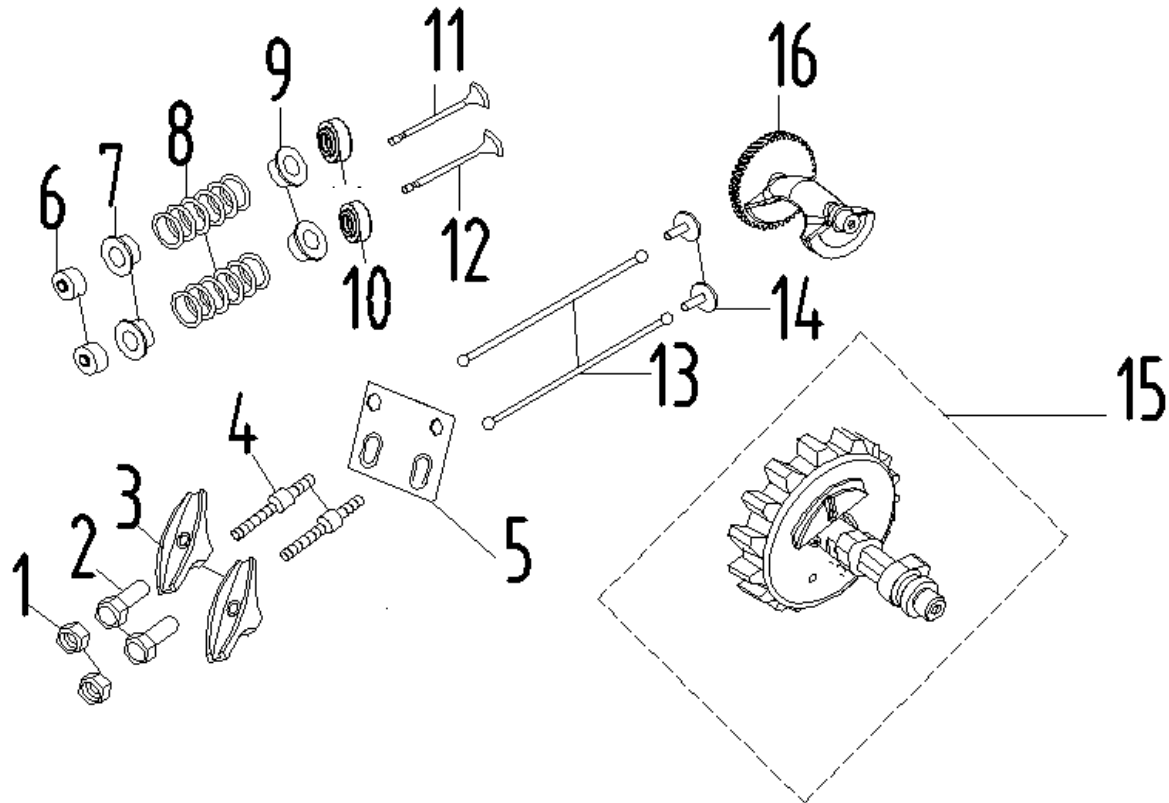

E-03 Crankcase cover

NO.	Part NO.	Description		QTY	
		English		SC420	
1	34007-00012-01	OIL SEAL		1	
2	30101-00280-00	BOLT		10	
3	20026-00004-02	DIPSTICK ASSY		1	
4	20013-00004-01	GOVERNOR GEAR KIT		1	
5	33048-00064-01	GASKET,CRANKCASE COVER		1	
6	34006-00001-00	DOWEL PIN		2	
7	30141-00112-00	BEARING		1	
8	30141-00117-00	BEARING		1	
9	33129-00018-00	CRANKCASE COVER		1	

E-04 Crankshaft piston

NO.	Part NO.	Description		QTY
		English		
1	20084-00009-00	RING SET,PISTON		1
2	30150-00023-00	CLIP,PISTON PIN		2
3	34004-00016-00	PISTON		1
4	34006-00015-00	PIN,PISTON		1
5	20008-00008-00	CONNECTING ROD ASSY		1
6	20011-00048-00	CRANKSHAFT ASSY		1

E-05 Camshaft

NO.	Part NO.	Description		QTY
		English		
1	30110-00034-01	NUT, VALVE ADJUSTING		2
2	30134-00005-01	ROCKER SHAFT		2
3	34019-00005-00	ROCKER ARM		2
4	30121-00033-01	BOLT VALVE		2
5	34017-00008-00	PLATE, PUSH ROD GUIDE		1
6	33141-00022-00	ROTATOR, VALVE		2
7	34016-00007-00	RETAINER, VALVE SPRING		2
8	34015-00004-00	SPRING, VALVE		2

E-05 Camshaft

NO.	Part NO.	Description		QTY
		English		
9	34016-00008-00	RETAINER,VALVE BOTTOW		2
10	34018-00001-01	OIL SEAL		2
11	34013-00032-00	VALVE,EXHAUST		1
12	34013-00052-00	VALVE, INTAKE		1
13	34020-00010-00	PUSH ROD		2
14	34008-00006-00	LIFTER, VALVE		2
15	20012-00015-00	CAMSHAFT,ASSY		1
16	34033-00001-00	BALANCE SHAFT		1