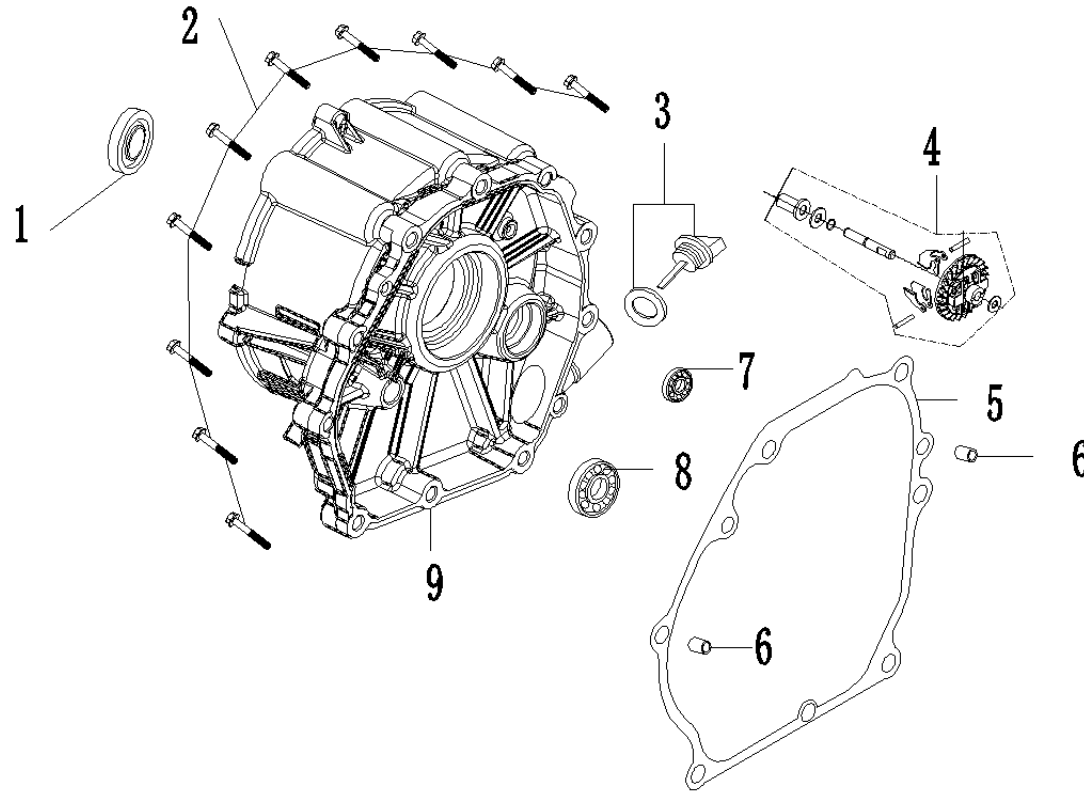

E-03 Crankcase cover

NO.	Part NO.	Description		QTY	
		English		SC420	
1	34007-00012-01	OIL SEAL		1	
2	30101-00280-00	BOLT		10	
3	20026-00004-02	DIPSTICK ASSY		1	
4	20013-00004-01	GOVERNOR GEAR KIT		1	
5	33048-00064-01	GASKET,CRANKCASE COVER		1	
6	34006-00001-00	DOWEL PIN		2	
7	30141-00112-00	BEARING		1	
8	30141-00117-00	BEARING		1	
9	33129-00018-00	CRANKCASE COVER		1