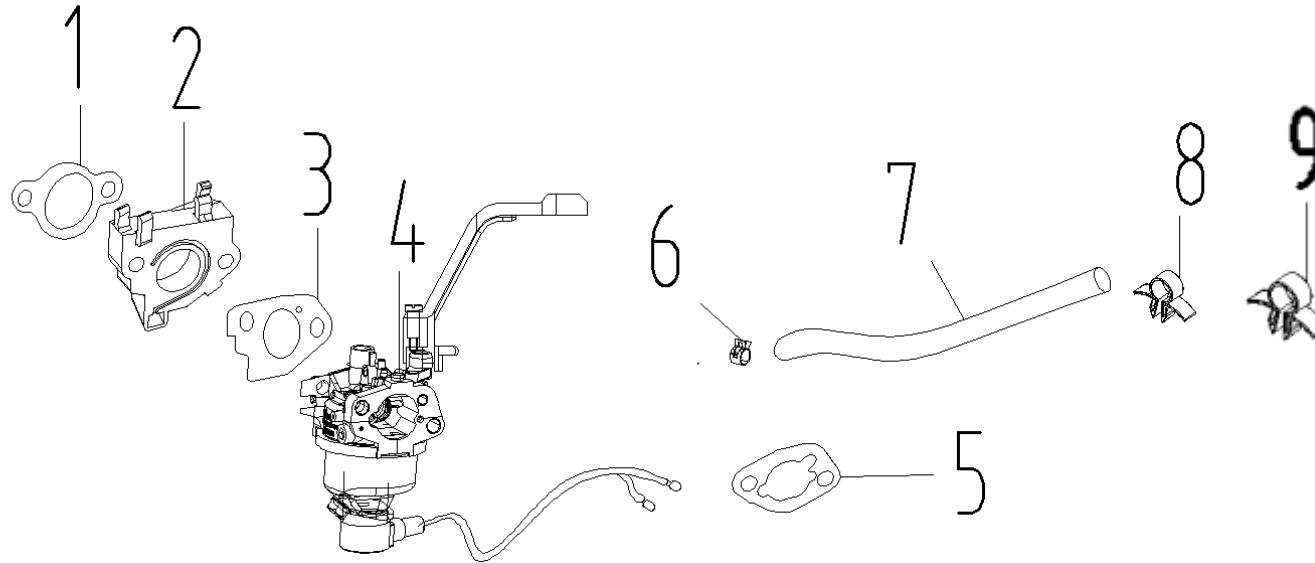

E-04 Crankshaft piston

NO.	Part NO.	Description		QTY
		English		
1	20084-00009-00	RING SET,PISTON		1
2	30150-00023-00	CLIP,PISTON PIN		2
3	34004-00016-00	PISTON		1
4	34006-00015-00	PIN,PISTON		1
5	20008-00008-00	CONNECTING ROD ASSY		1
6	20011-00048-00	CRANKSHAFT ASSY		1

E-05 Camshaft

NO.	Part NO.	Description		QTY
		English		
1	30110-00034-01	NUT, VALVE ADJUSTING		2
2	30134-00005-01	ROCKER SHAFT		2
3	34019-00005-00	ROCKER ARM		2
4	30121-00033-01	BOLT VALVE		2
5	34017-00008-00	PLATE, PUSH ROD GUIDE		1
6	33141-00022-00	ROTATOR, VALVE		2
7	34016-00007-00	RETAINER, VALVE SPRING		2
8	34015-00004-00	SPRING, VALVE		2

E-05 Camshaft

NO.	Part NO.	Description		QTY
		English		
9	34016-00008-00	RETAINER,VALVE BOTTOW		2
10	34018-00001-01	OIL SEAL		2
11	34013-00032-00	VALVE,EXHAUST		1
12	34013-00052-00	VALVE, INTAKE		1
13	34020-00010-00	PUSH ROD		2
14	34008-00006-00	LIFTER, VALVE		2
15	20012-00015-00	CAMSHAFT,ASSY		1
16	34033-00001-00	BALANCE SHAFT		1

E-06 Carburetor

NO.	Part NO.	Description		QTY	
		English		SC200A	
1	33048-00053-01	GASKET,INTAKE		1	
2	34012-00014-01	INSULATOR,CARBURETOR		1	
3	33048-00078-01	GASKET,CARBURETOR		1	
4	20024-00101-00	CARBURETOR		1	
5	33048-00047-01	GASKET,AIR CLEANER		1	
6	34024-00022-00	CLIP,FUEL PIPE		1	
7	34023-00004-01	FUEL PIPE		0.180m	
8	34024-00008-01	CLIP,FUEL PIPE		1	
9	34024-00009-01	CLIP,FUEL PIPE		1	