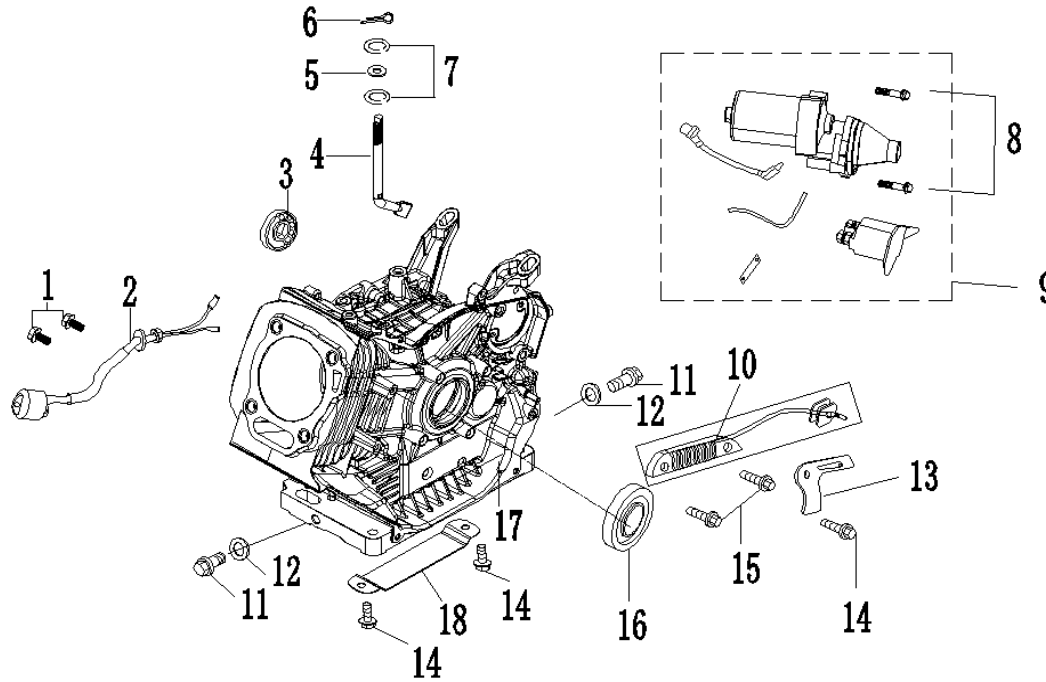

E-01 Cylinder head

NO.	Part NO.	Description		QTY
		English		SC200A
1	30101-00071-01	BOLT,M6×20		4
2	20021-00018-00	COVER COMP.HEAD		1
3	30101-00280-00	BOLT,M6×12		5
4	34021-00014-01	WIND GUIDER		1
5	33048-00154-01	GASKET,HEAD COVER		1
6	30101-00289-01	BOLT		4
7	30110-00027-01	BOLT,STUD,EXHAUST		2

E-01 Cylinder head

NO.	Part NO.	Description		QTY
		English		
8	20027-00011-00	SPARK PLUG		1
9	34006-00007-00	DOWEL PIN		2
10	33048-00035-00	GASKET,HEAD COVER		1
11	30110-00021-01	BOLT,STUD,INTAKE		2
12	20023-00035-00	CYLINDER HEAD COMP		1
13	34021-00062-01	SHROUD		1
14	34023-00074-01	TUBE,BREATHER		1
15	34024-00056-01	CLIP,FUEL PIPE		1

E-02 Crankcase assy

NO.	Part NO.	Description		QTY
		English	SC200A	
1	30101-00277-00	BOLT	2	
2	33247-00010-01	ENGINE OIL SENSOR	1	
3	30141-00112-00	BEARING	1	
4	34026-00005-01	SHAFT,GOVERNOR	1	
5	34007-00002-01	OIL SEAL	1	
6	34006-00017-00	PIN, LOCK	1	
7	30136-00097-00	WASHER	2	
8	30101-00297-00	BOLT	2	
9	20149-00009-01	Start motor	1	

E-05 Camshaft

NO.	Part NO.	Description		QTY
		English		
1	30110-00034-01	NUT, VALVE ADJUSTING		2
2	30134-00005-01	ROCKER SHAFT		2
3	34019-00005-00	ROCKER ARM		2
4	30121-00033-01	BOLT VALVE		2
5	34017-00008-00	PLATE, PUSH ROD GUIDE		1
6	33141-00022-00	ROTATOR, VALVE		2
7	34016-00007-00	RETAINER, VALVE SPRING		2
8	34015-00004-00	SPRING, VALVE		2