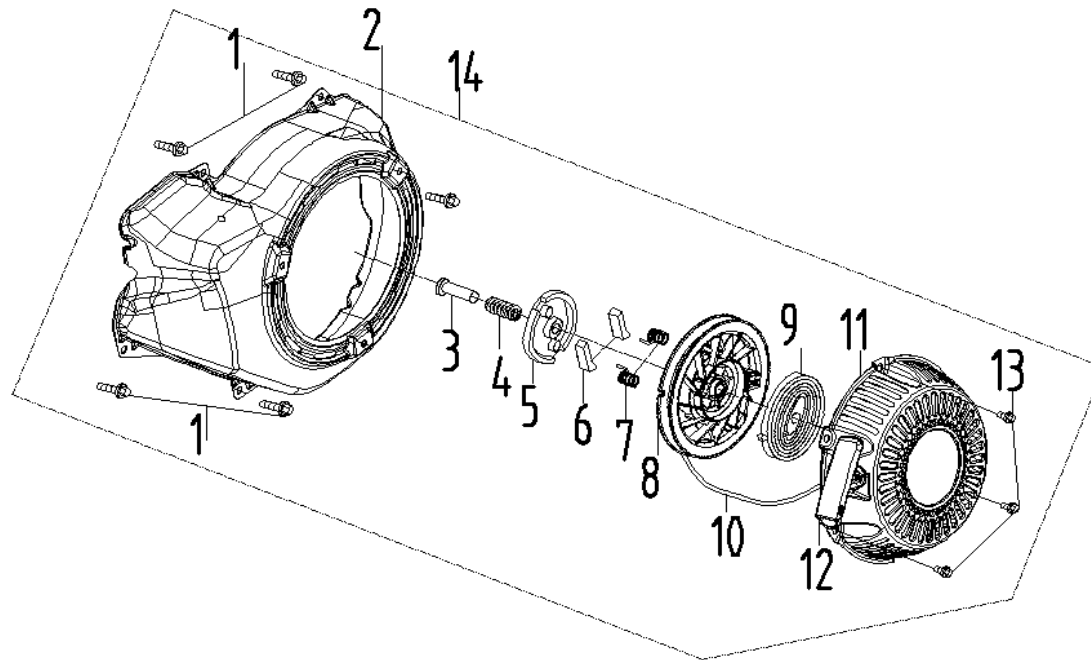

E-07 Recoil starter

NO.	Part NO.	Description		QTY
		English		
				SC200A
1	30101-00281-00	BOLT,M6×12		5
2	/	WIND GUIDER,RECOIL		1
3	/	SCREW,SETTING		1
4	/	SPRING,FRICITION		1
5	/	GUIDE,RATCHET		1
6	/	RATCHET,STARTER		2
7	/	SPRING,RETURN		2