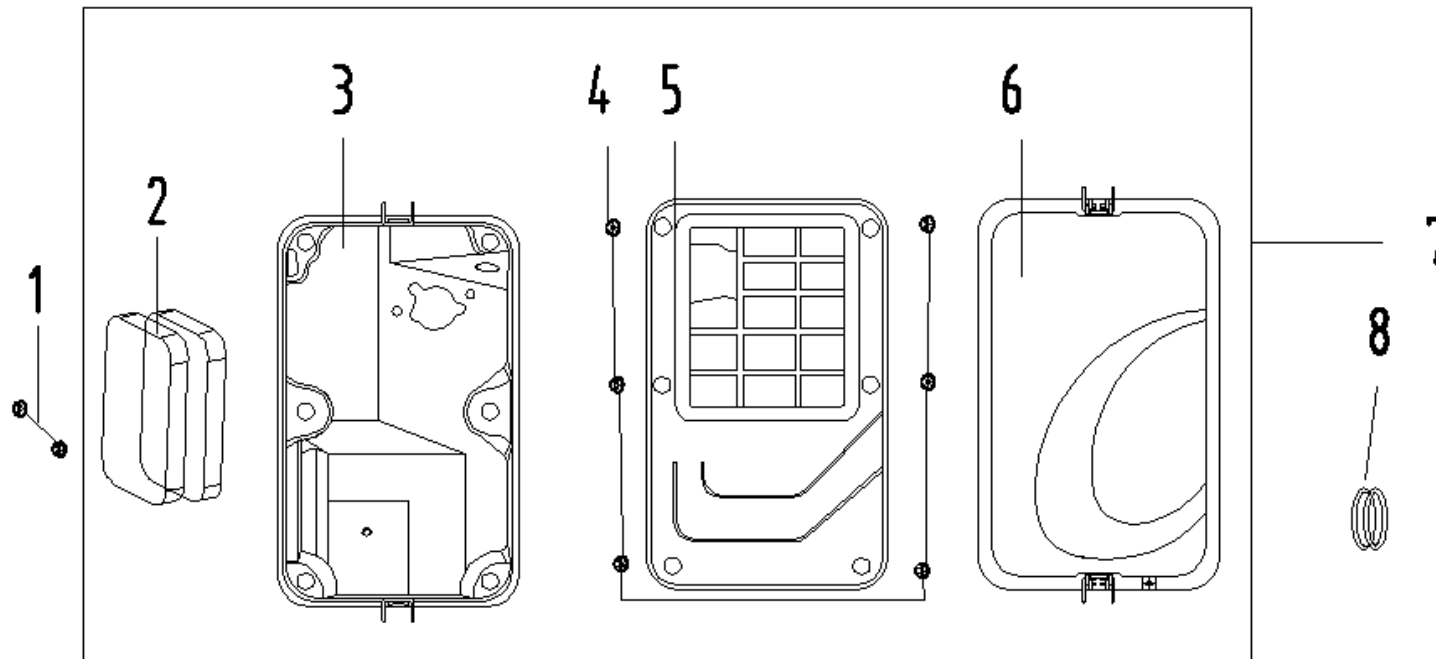

E-10 Air cleaner

NO.	Part NO.	Description		QTY
		English	SC200A	
1	30125-00013-00	BOLT,FLANGE		2
2	/	ELEMENT ASSY,AIR CLEANER		2
3	/	COVER,AIR CLEANER		1
4	/	BOLT,FLANGE		6
5	/	SUPPORT,ELEMENT		1
6	/	BASE COMP,AIR CLEANER		1
7	20025-00083-01	AIR CLEANER ASSY		1
8	33015-00039-01	SLEEVE,FUEL PIPE		1