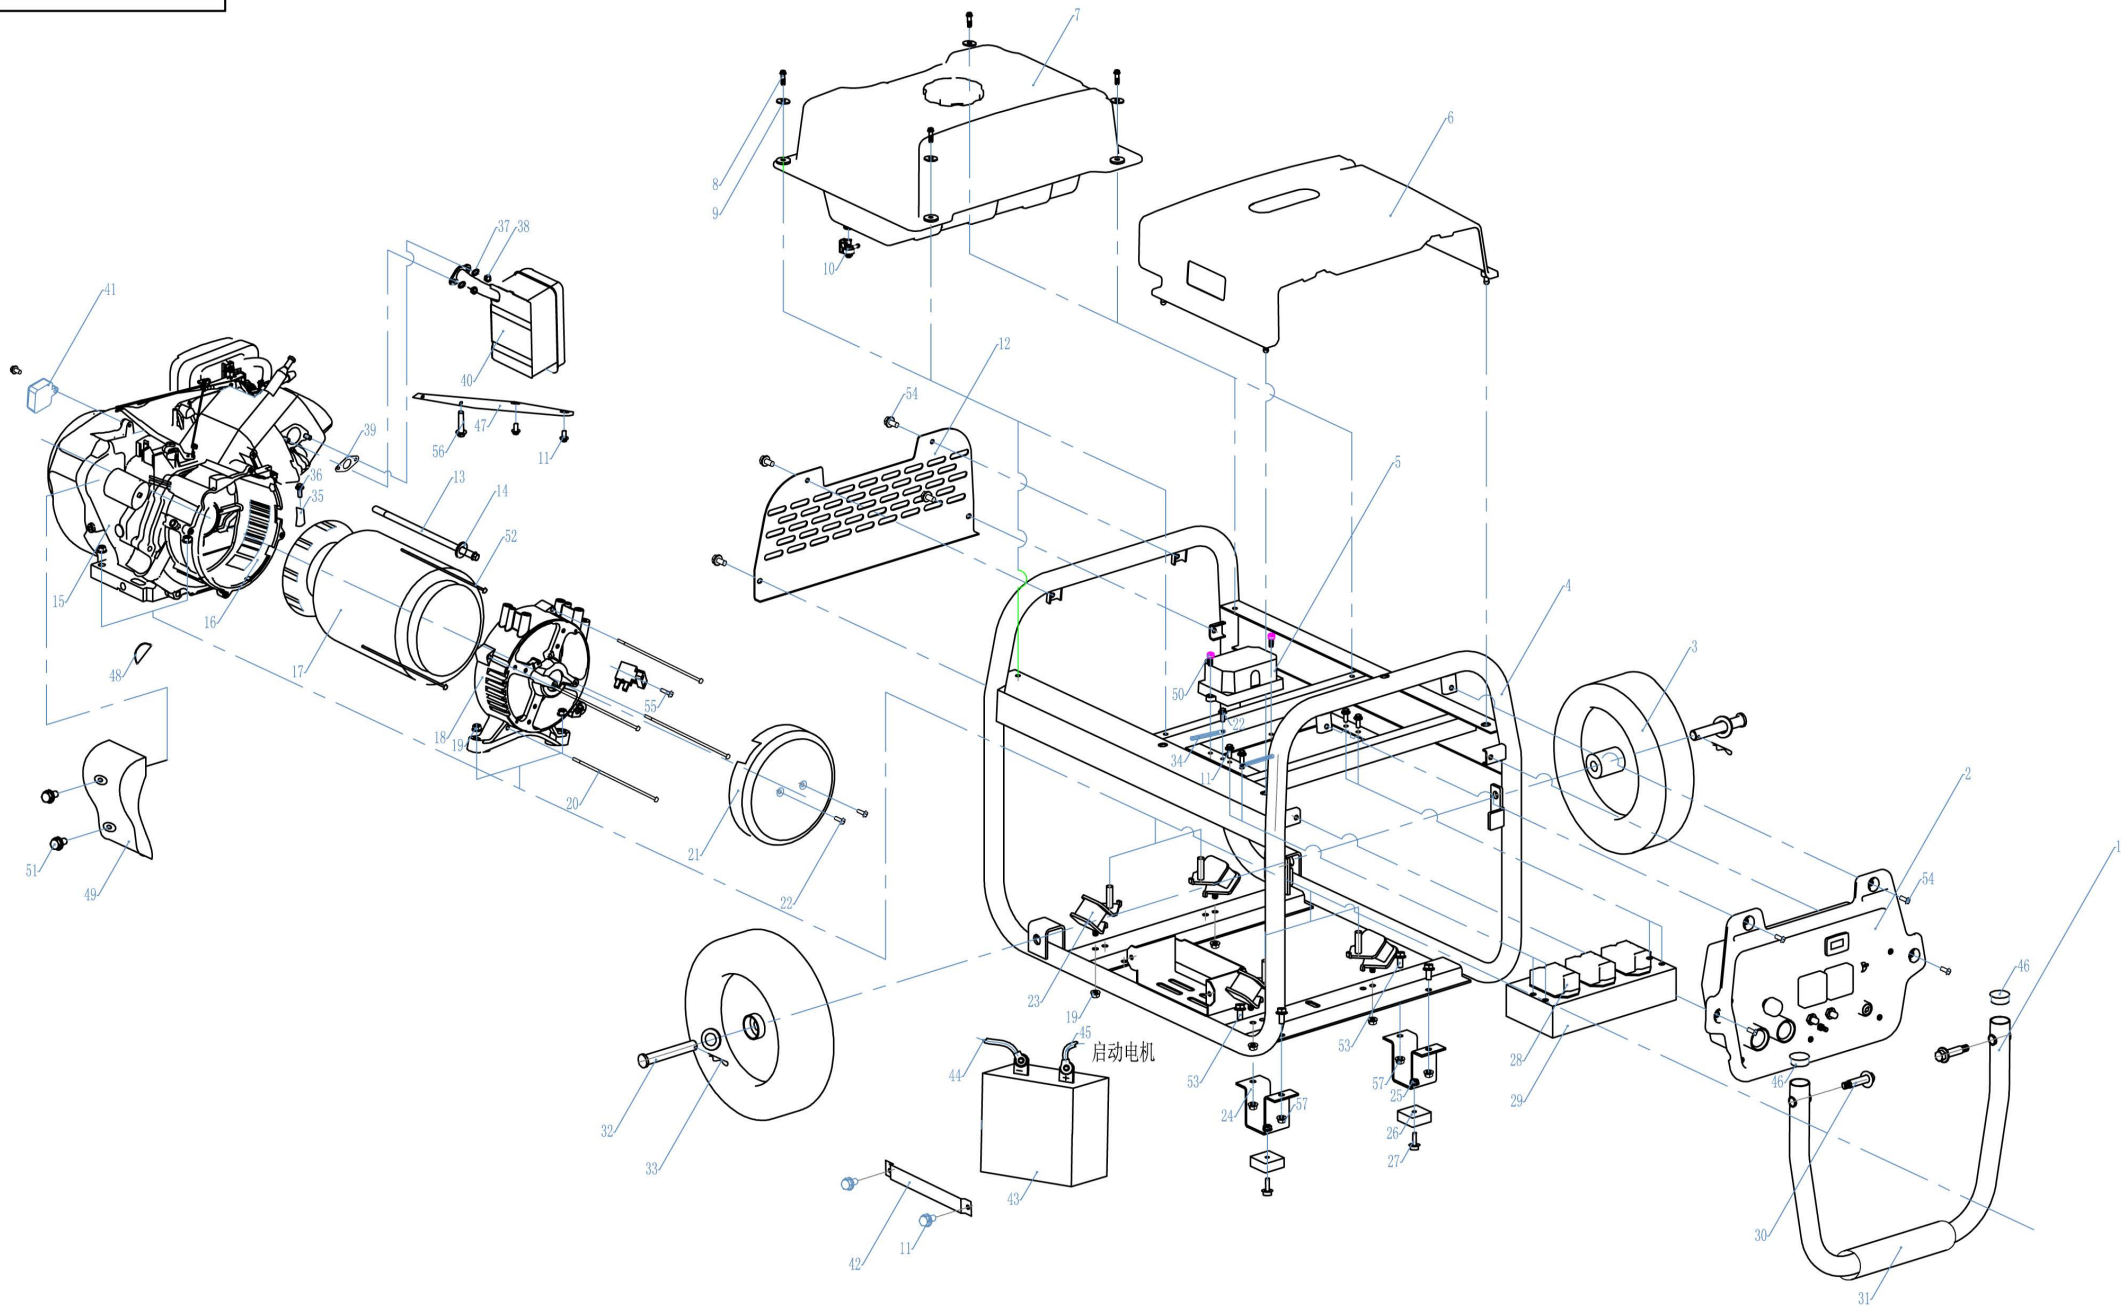

SC200A

		Name	
1	51320-G6C5-00B4	HANDGRIP COMP	1
2	52000-G5C5-1400	COMTROL PANEL COMP	1
3	51310-G5C5-0000	WHEEL COMP	2
4	51100-G5C5-002B4	FRAME COMP	1
5	20044-00079-00	AVR	1
6	51206-G5C5-00B4	ENGINE HOOD	
7	54100-G5C5-02RE	TANK ASSY, FUEL	1
8	B5789-06KG-025B	BOLT, FLANGE M6	4
9	B5287-G7A2-000B	WASHER, TANK CUSHION	4
10	54105-G5AA-0000	COCK ASSY, FUEL	1
11	B5787-06KG-012B	BOLT, FLANGE M6	10
12	53207-G6C5-00B4	SIDE PANEL	1
13	B5789-10LG-257C	BOLT, FLANGE M10	1
14	B97.4-105G-000B	FLAT WASHER	1
15	10000-E90C-A002	ENGINE ASSY	1
16	11200-E90C-0000	COVER, CRANKSHAFT	1
17	20029-05316-00	ALTERNATOR COMP	1
18	31502-B140-0013	BRACKET, ALTERNATOR	1
19	B6177.1-10LG-000B	BOLT, FLANGE M10	4
20	B5787-06KG-185C	BOLT, FLANGE M6	4
21	31301-B148-0007	END COVER, ALTERNATOR	1
22	B5787-05JG-012B	BOLT, FLANGE M5	5
23	51204-G5A3-A000	RUBBER SEAT A	4
24	51330-G5C5-00B4	SUPPORT COMP	2
25	B6177.1-06KG-000B	BOLT, FLANGE M6	5
26	51304-G5A3-0000	RUBBER SEAT, SUPPORT	2
27	B5789-06KG-020B	BOLT, FLANGE M6	2
28	12026-G5D8-0000	RECTIFIER COMP	1
29	15005-G5D8-0000	RADIATOR	1
30	51229-G6C5-0000	DOWEL PIN, HANDGRIP	2
31	51306-G5D8-0000	RUBBER SLEAVE, HANDGRIP	1
32	51301-G6C5-0000	SHAT COMP, WHEEL	2
33	16006-G7A2-0000	CLIP PIN	2
34	11013-E88F-0000	CLIP, WIRE	2
35	11202-E90F-0000	DUSTPROOF BLOCK, CRANKSHAT COVER	1
36	B5789-06KG-020B	BOLT, FLANGE M6	2
37	B895-085G-000C	SPRING WASHER	2
38	B6170-0800-000C	HEX NUT M8	2
39	18010-E88F-0000	WASHER, MUFFLER	1
40	53100-G5AA-02W4	MUFFLER COMP	1
41	12027-G5D8-0000	CHARGING COMP	1
42	51202-G5A1-02B4	TENSION PLATE, BATTERY	1
43	51270-G8A2-0000	BATTERY 12V/18Ah	1
44	51217-G6A3-450B	NAGETIVE WIRE, CHARGE	1
45	51217-G6A3-340R	POSITIVE WIRE, CHARGE	1
46	51312-G7C5-0000	PLUG, FRAME	2
47	53217-G5A1-000C	SUPPORT, MUFFLER	1
48	55005-G5A3-0000	RUBBER, DUSTPROOF	1
49	55017-G5C6-0000	WIRE, COVER	1
50	B70.1-05KG-016B	CAP SCREWS, HEX SOCKET DEAD	2
51	B5789-06KG-012C	BOLTS, FLANGE M6	2
52	B5787-05KG-225B	BOLTS, FLANGE M5	2
53	B5787-08LG-16B	BOLTS, FLANGE M8	4
54	B5787-06KG-016B	BOLTS, FLANGE M6	8
55	B5787-05JG-016B	BOLT, FLANGE M5	1
56	B5787-08LG-040B	BOLT, FLANGE M8	1
57	B6177.1-08KG-000B	BOLTS, FLANGE M8	5
58	B95-016G-000B	FLAT WASHER	2